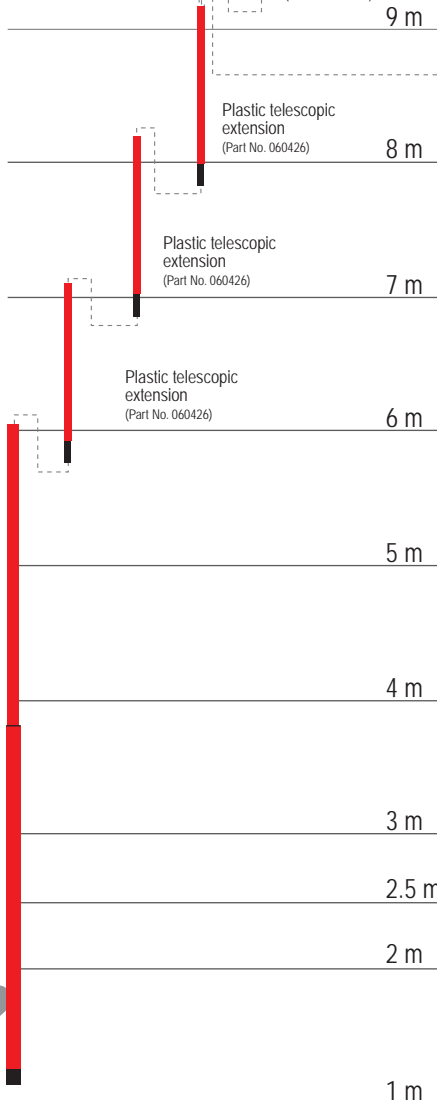

Spare battery baton
(Part No. 060431)

Plastic telescopic rod
(Part No. 060427)